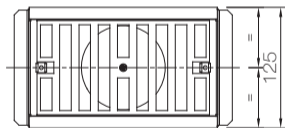

PLMPS 200x100 1x75

Plenum for air exhaust/supply with adjustable shutter, 1 rear outlet $\text{\O}80\text{mm}$ (suitable for semi-rigid duct CNDFLB 75/63) - anti-mortar closure and 1 plug supplied.

Dimensions in mm