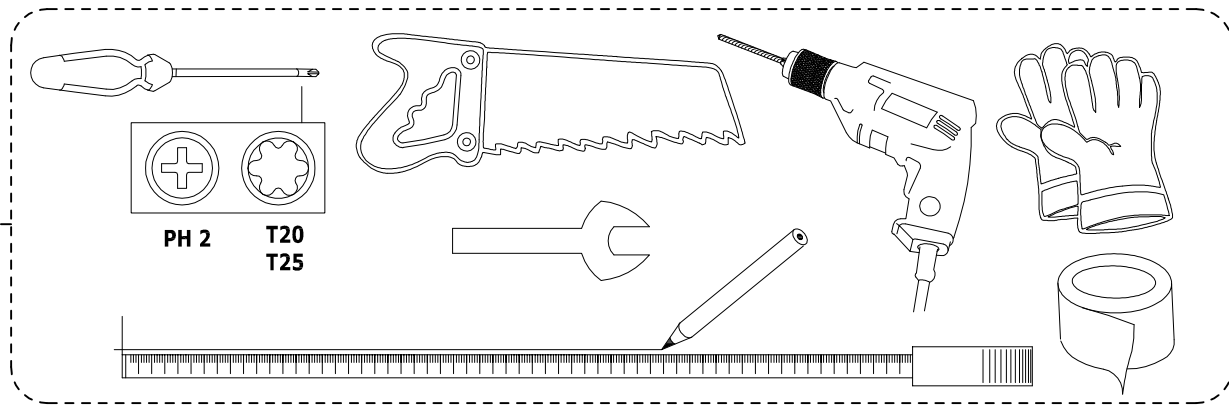

cata 
new tech

MIN. 170mm
MAX. 400mm

3

4

PH 2

C1  **M6x12 (X 4)**

5

C2 M4x8 (X 4)
M4x12 (x2)