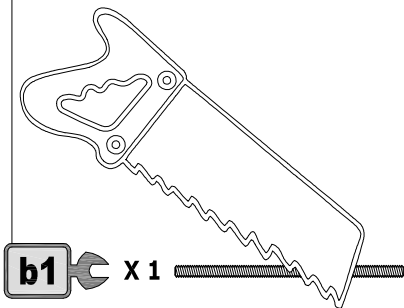

cata 
new tech

MIN. 170mm
MAX. 400mm

3

4

PH 2

C1  **M6x12 (X 4)**

5

C2 M4x8 (X 4)
M4x12 (x2)

C3 M4x8 (X 8)

6a

6b

7a

C3  **M4x8 (X 4)**

C3  **M4x8 (X 4)**

C2  **M4x8 (X 4)**
M4x12 (x2)

7b

C3  **M4x8 (X 4)**

C3  **M4x8 (X 4)**

C2  **M4x8 (X 4)**
M4x12 (x2)

8

PH 2

C1  **M6x12 (X 4)**

CNA
group

CATA ELECTRODOMÉSTICOS, S.L.