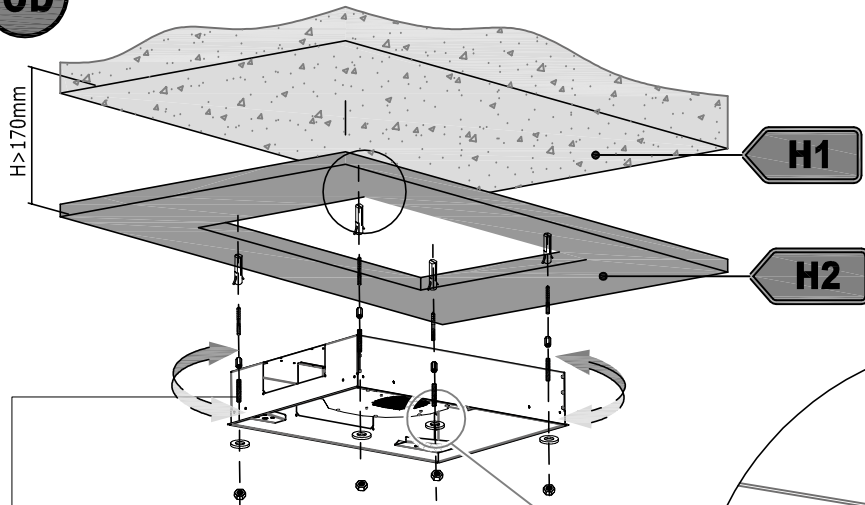

cata 
new tech

MIN. 170mm
MAX. 400mm

3

4

PH 2

C1  **M6x12 (X 4)**

5

C2 M4x8 (X 4)
M4x12 (x2)

C3 M4x8 (X 8)

6a

6b

7a

C3  **M4x8 (X 4)**

C3  **M4x8 (X 4)**

C2  **M4x8 (X 4)**
M4x12 (x2)

7b