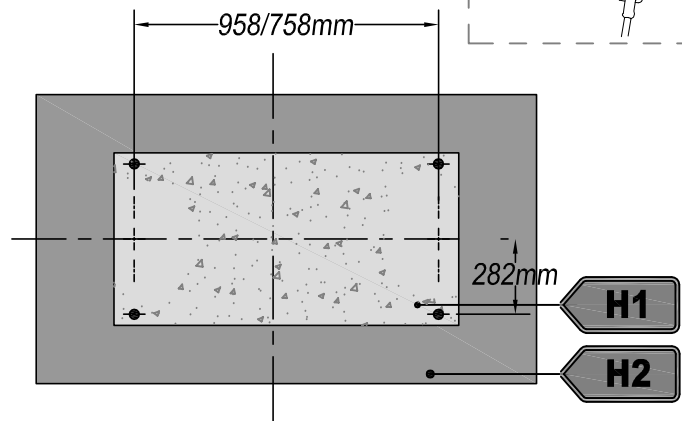

cata 
new tech

MIN. 170mm
MAX. 400mm

3

4

PH 2

C1  **M6x12 (X 4)**

5

C2 M4x8 (X 4)
M4x12 (x2)

C3 M4x8 (X 8)

6a

6b

7a

C3  **M4x8 (X 4)**

C3  **M4x8 (X 4)**

C2  **M4x8 (X 4)**
M4x12 (x2)

7b

C3  **M4x8 (X 4)**

C3  **M4x8 (X 4)**

C2  **M4x8 (X 4)**
M4x12 (x2)

8

PH 2

C1  **M6x12 (X 4)**

CNA
group

CATA ELECTRODOMÉSTICOS, S.L.