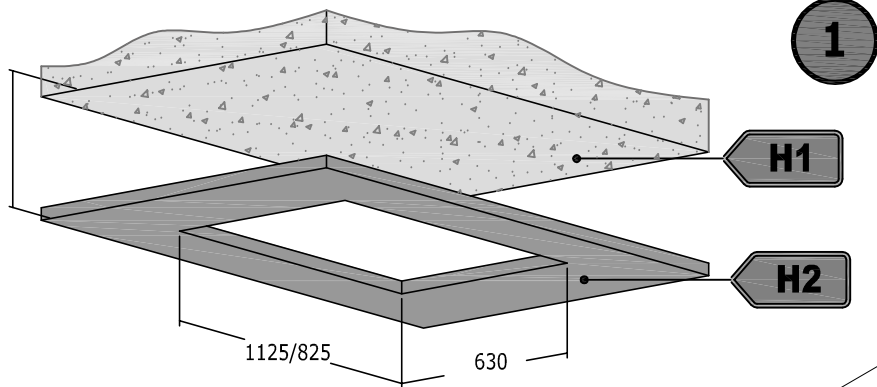

cata 
new tech

MIN. 170mm
MAX. 400mm

3

4

PH 2

C1  **M6x12 (X 4)**

5

C2 M4x8 (X 4)
M4x12 (x2)

C3 M4x8 (X 8)

6a

6b

7a

C3  **M4x8 (X 4)**

C3  **M4x8 (X 4)**

C2  **M4x8 (X 4)**
M4x12 (x2)

7b