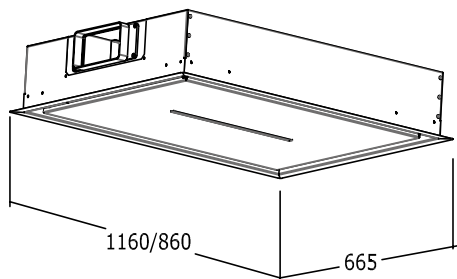

cata 
new tech

MIN. 170mm
MAX. 400mm

3

4

PH 2

C1  **M6x12 (X 4)**

5

C2 M4x8 (X 4)
M4x12 (x2)

C3 M4x8 (X 8)

6a

6b

7a

C3  **M4x8 (X 4)**

C3  **M4x8 (X 4)**

C2  **M4x8 (X 4)**
M4x12 (x2)

7b