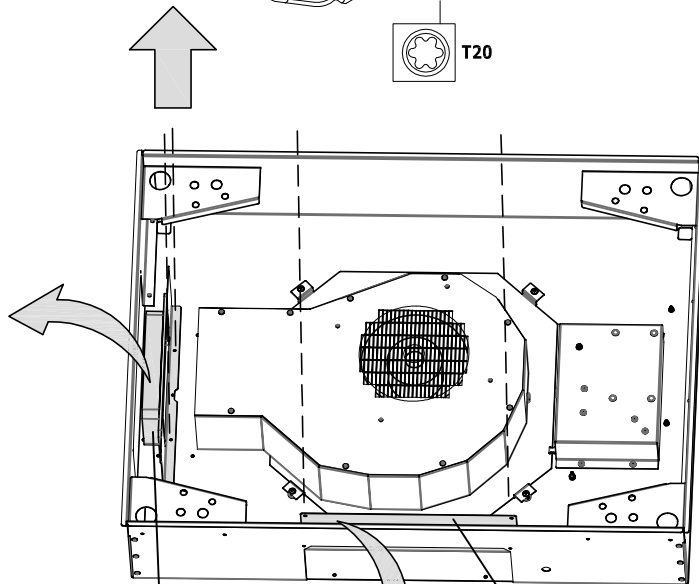

cata 
new tech

MIN. 170mm
MAX. 400mm

3

4

PH 2

C1  **M6x12 (X 4)**

5

C2 M4x8 (X 4)
M4x12 (x2)

C3 M4x8 (X 8)

6a

6b

7a

C3  **M4x8 (X 4)**

C3  **M4x8 (X 4)**

C2  **M4x8 (X 4)**
M4x12 (x2)

7b

C3  **M4x8 (X 4)**

C3  **M4x8 (X 4)**

C2  **M4x8 (X 4)**
M4x12 (x2)

8

PH 2

C1  **M6x12 (X 4)**

CNA
group

CATA ELECTRODOMÉSTICOS, S.L.