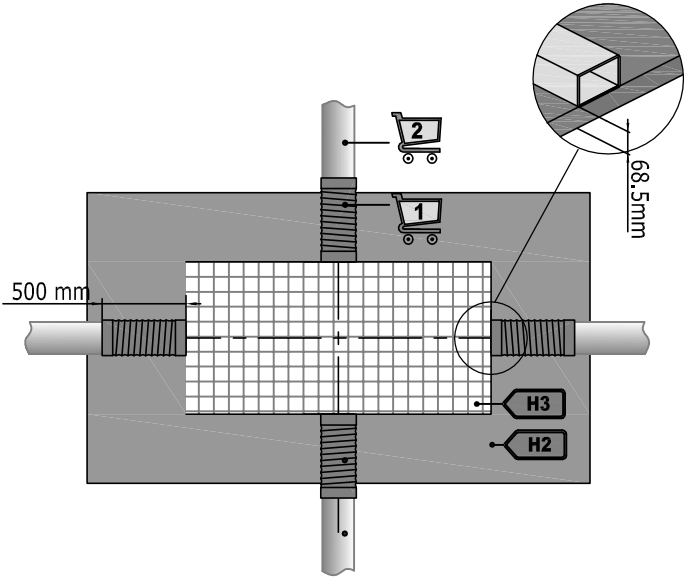

cata 
new tech

MIN. 170mm
MAX. 400mm

3

4

PH 2

C1  **M6x12 (X 4)**

5

C2 M4x8 (X 4)
M4x12 (x2)

C3 M4x8 (X 8)

6a

6b

7a

C3  **M4x8 (X 4)**

C3  **M4x8 (X 4)**

C2  **M4x8 (X 4)**
M4x12 (x2)

7b

C3  **M4x8 (X 4)**

C3  **M4x8 (X 4)**

C2  **M4x8 (X 4)**
M4x12 (x2)

8

PH 2

C1  **M6x12 (X 4)**

CNA
group

CATA ELECTRODOMÉSTICOS, S.L.