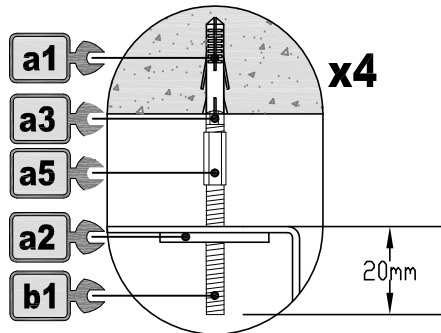

cata 
new tech

MIN. 170mm
MAX. 400mm

3

4

PH 2

C1  **M6x12 (X 4)**

5

C2 M4x8 (X 4)
M4x12 (x2)

C3 M4x8 (X 8)

6a

6b

7a

C3  **M4x8 (X 4)**

C3  **M4x8 (X 4)**

C2  **M4x8 (X 4)**
M4x12 (x2)

7b

C3  **M4x8 (X 4)**

C3  **M4x8 (X 4)**

C2  **M4x8 (X 4)**
M4x12 (x2)

8

PH 2

C1  **M6x12 (X 4)**

CNA
group

CATA ELECTRODOMÉSTICOS, S.L.