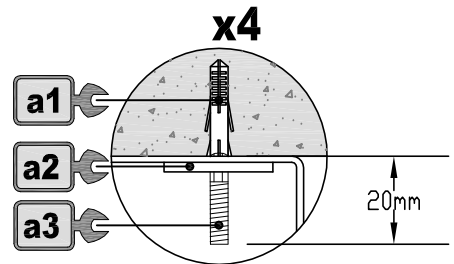

cata 
new tech

MIN. 170mm
MAX. 400mm

3

4

PH 2

C1  **M6x12 (X 4)**

5

C2 M4x8 (X 4)
M4x12 (x2)

C3 M4x8 (X 8)

6a

6b

7a

C3  **M4x8 (X 4)**

C3  **M4x8 (X 4)**

C2  **M4x8 (X 4)**
M4x12 (x2)

7b

C3  **M4x8 (X 4)**

C3  **M4x8 (X 4)**

C2  **M4x8 (X 4)**
M4x12 (x2)

8

PH 2

C1  **M6x12 (X 4)**

CNA
group

CATA ELECTRODOMÉSTICOS, S.L.