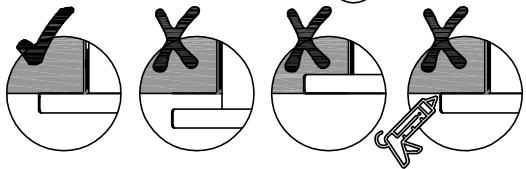

cata 
new tech

MIN. 170mm
MAX. 400mm

3

4

PH 2

C1  **M6x12 (X 4)**

5

C2 M4x8 (X 4)
M4x12 (x2)

C3 M4x8 (X 8)

6a

6b

7a

C3  **M4x8 (X 4)**

C3  **M4x8 (X 4)**

C2  **M4x8 (X 4)**
M4x12 (x2)

7b

C3  **M4x8 (X 4)**

C3  **M4x8 (X 4)**

C2  **M4x8 (X 4)**
M4x12 (x2)

8

PH 2

C1  **M6x12 (X 4)**

CNA
group

CATA ELECTRODOMÉSTICOS, S.L.