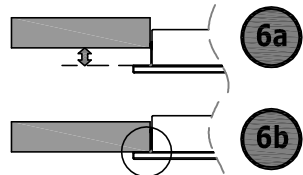

cata 
new tech

MIN. 170mm
MAX. 400mm

3

4

PH 2

C1  **M6x12 (X 4)**

5

C2 M4x8 (X 4)
M4x12 (x2)

C3 M4x8 (X 8)

6a

6b

7a

C3  **M4x8 (X 4)**

C3  **M4x8 (X 4)**

C2  **M4x8 (X 4)**
M4x12 (x2)

7b

C3  **M4x8 (X 4)**

C3  **M4x8 (X 4)**

C2  **M4x8 (X 4)**
M4x12 (x2)

8

PH 2

C1  **M6x12 (X 4)**

CNA
group

CATA ELECTRODOMÉSTICOS, S.L.