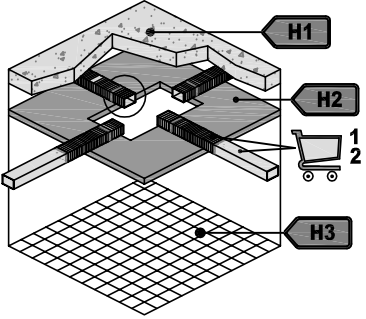

cata 
new tech

MIN. 170mm
MAX. 400mm

3

4

PH 2

C1  **M6x12 (X 4)**

5

C2 M4x8 (X 4)
M4x12 (x2)

C3 M4x8 (X 8)

6a

6b

7a

C3  **M4x8 (X 4)**

C3  **M4x8 (X 4)**

C2  **M4x8 (X 4)**
M4x12 (x2)

7b

C3  **M4x8 (X 4)**

C3  **M4x8 (X 4)**

C2  **M4x8 (X 4)**
M4x12 (x2)

8

PH 2

C1  **M6x12 (X 4)**

CNA
group

CATA ELECTRODOMÉSTICOS, S.L.