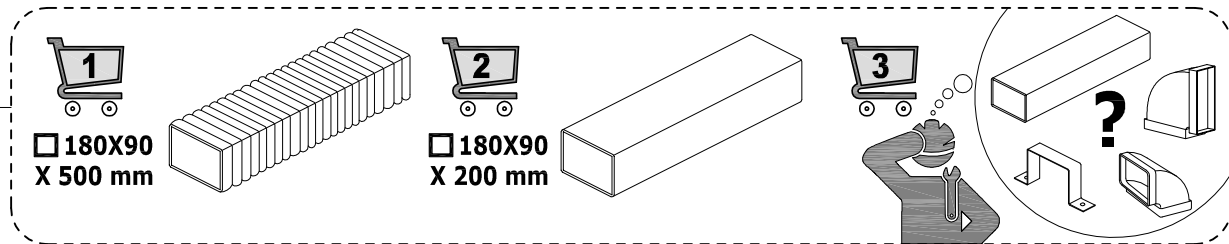

cata 
new tech

MIN. 170mm
MAX. 400mm

3

4

PH 2

C1  **M6x12 (X 4)**

5

C2 M4x8 (X 4)
M4x12 (x2)

C3 M4x8 (X 8)

6a

6b

7a

C3  **M4x8 (X 4)**

C3  **M4x8 (X 4)**

C2  **M4x8 (X 4)**
M4x12 (x2)

7b