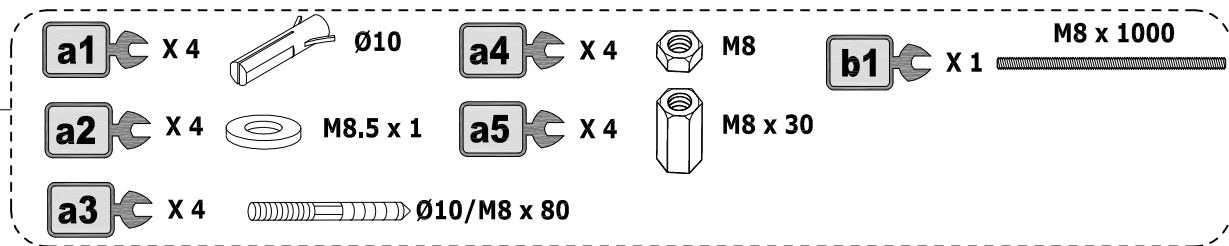

cata 
new tech

MIN. 170mm
MAX. 400mm

3

4

PH 2

C1  **M6x12 (X 4)**

5

C2 M4x8 (X 4)
M4x12 (x2)

C3 M4x8 (X 8)

6a

6b

7a

C3  **M4x8 (X 4)**

C3  **M4x8 (X 4)**

C2  **M4x8 (X 4)**
M4x12 (x2)

7b