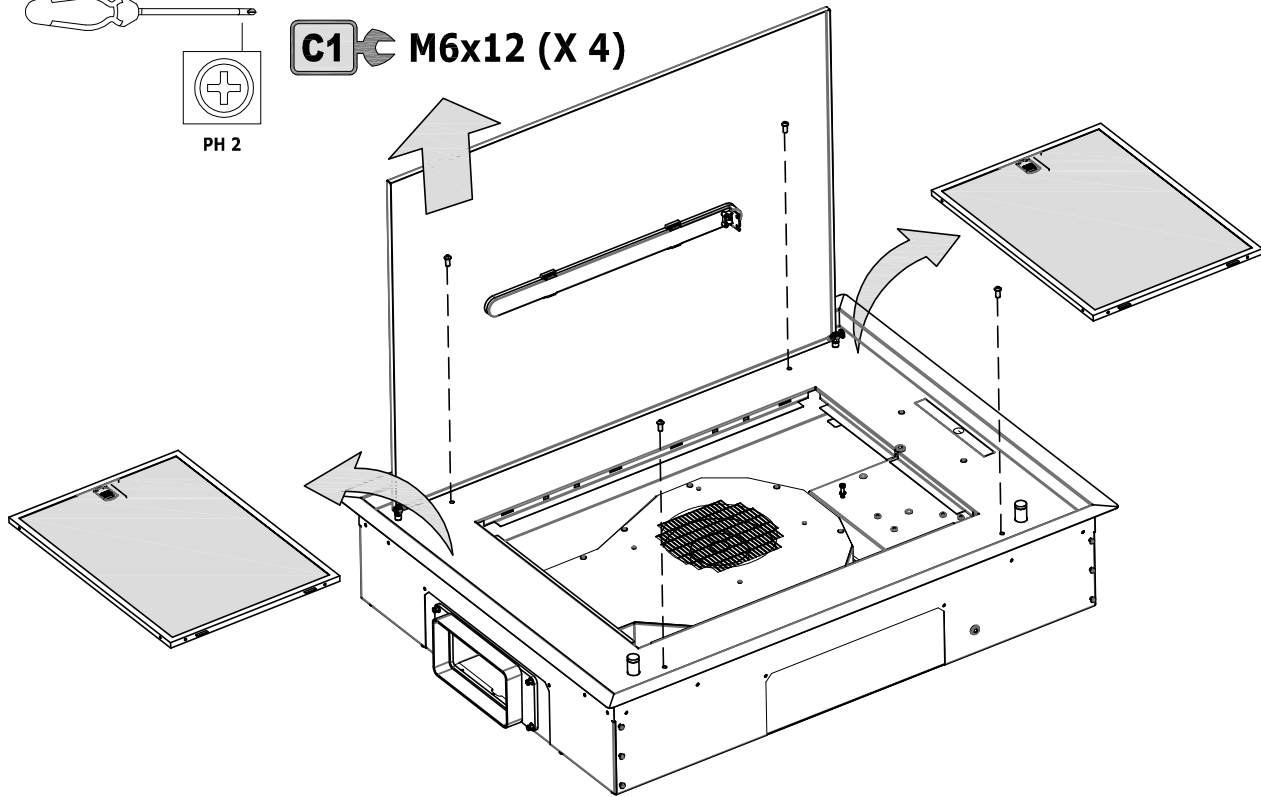

cata 
new tech

MIN. 170mm
MAX. 400mm

3

4

PH 2

C1  **M6x12 (X 4)**

5

C2 M4x8 (X 4)
M4x12 (x2)