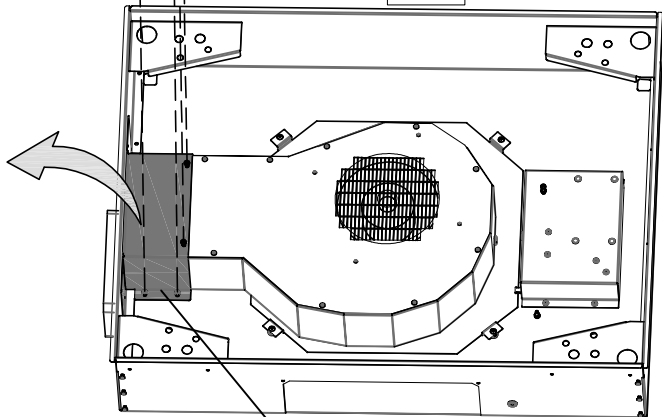

cata 
new tech

MIN. 170mm
MAX. 400mm

3

4

PH 2

C1  **M6x12 (X 4)**

5

C2 M4x8 (X 4)
M4x12 (x2)

C3 M4x8 (X 8)

6a

6b

7a

C3  **M4x8 (X 4)**

C3  **M4x8 (X 4)**

C2  **M4x8 (X 4)**
M4x12 (x2)

7b

C3  **M4x8 (X 4)**

C3  **M4x8 (X 4)**

C2  **M4x8 (X 4)**
M4x12 (x2)

8

PH 2

C1  **M6x12 (X 4)**

CNA
group

CATA ELECTRODOMÉSTICOS, S.L.