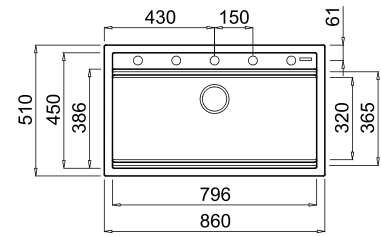

BEST 360

One-bowl sink

Sinks

FEATURES

Dimensions (mm) **860 x 510**
 Built-in (mm) **840 x 480**

AVAILABLE MATERIALS AND COLOURS

KERATEK^{plus}

CERAMIC NANOTECHNOLOGY ONE