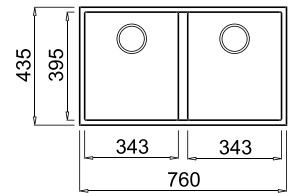

QUADRA 350 UNDERMOUNT

Two-bowl sink

Installation of mixer on the worktop

FEATURES

Dimensions (mm) 760 x 435
Built-in (mm) 720 x 395 R5

AVAILABLE MATERIALS AND COLOURS

KERATEK
CERAMIC NANOTECHNOLOGY ONE

	K99 Dark Grey	LKQ35099BSO
	K97 Light Grey	LKQ35097BSO
	K96 White	LKQ35096BSO
	K95 Champagne	LKQ35095BSO
	K93 Dove Grey	LKQ35093BSO
	K86 Black	LKQ35086BSO

QUADRA 150 UNDERMOUNT

Two-bowl sink

Installation of mixer on the worktop

FEATURES

Dimensions (mm) 560 x 440
Built-in (mm) 520 x 400 R5

AVAILABLE MATERIALS AND COLOURS

KERATEK
CERAMIC NANOTECHNOLOGY ONE

	K99 Dark Grey	LKQ15099BSO
	K97 Light Grey	LKQ15097BSO
	K96 White	LKQ15096BSO
	K95 Champagne	LKQ15095BSO
	K93 Dove Grey	LKQ15093BSO
	K86 Black	LKQ15086BSO