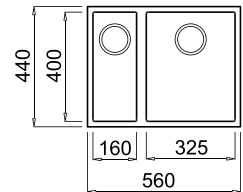

QUADRA 350 UNDERMOUNT

Two-bowl sink

Installation of mixer on the worktop

FEATURES

Dimensions (mm) 760 x 435
Built-in (mm) 720 x 395 R5

AVAILABLE MATERIALS AND COLOURS

KERATEK
CERAMIC NANOTECHNOLOGY ONE

	K99 Dark Grey	LKQ35099BSO
	K97 Light Grey	LKQ35097BSO
	K96 White	LKQ35096BSO
	K95 Champagne	LKQ35095BSO
	K93 Dove Grey	LKQ35093BSO
	K86 Black	LKQ35086BSO

QUADRA 150 UNDERMOUNT

Two-bowl sink

Installation of mixer on the worktop

FEATURES

Dimensions (mm) 560 x 440
Built-in (mm) 520 x 400 R5

AVAILABLE MATERIALS AND COLOURS

KERATEK
CERAMIC NANOTECHNOLOGY ONE

	K99 Dark Grey	LKQ15099BSO
	K97 Light Grey	LKQ15097BSO
	K96 White	LKQ15096BSO
	K95 Champagne	LKQ15095BSO
	K93 Dove Grey	LKQ15093BSO
	K86 Black	LKQ15086BSO