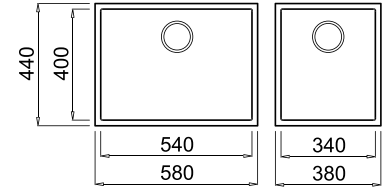

# QUADRA 210 UNDERMOUNT

Two-bowl sink

Sinks

Installation of mixer on the worktop

## FEATURES

Dimensions (mm) 580 x 440 + 380 x 440  
 Built-in (mm) 540 x 400 R5 + 340 x 400 R5 (minimum distance 50 mm)