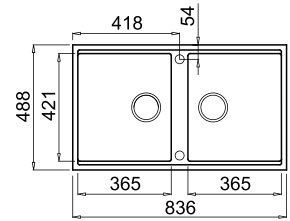

BEST 450 UNDERMOUNT

Two-bowl sink

Installazione miscelatore sul Top

FEATURES

Dimensions (mm) **836 x 488**
Built-in (mm) **795 x 448**

AVAILABLE MATERIALS AND COLOURS

KERATEK plus
CERAMIC NANOTECHNOLOGY ONE

One-bowl sink with drainage area

FEATURES

Dimensions (mm) **860 x 510**
Built-in (mm) **840 x 480**

AVAILABLE MATERIALS AND COLOURS

KERATEK plus
CERAMIC NANOTECHNOLOGY ONE

	K99 Dark Grey	LKB40099
	K97 Light Grey	LKB40097
	K96 White	LKB40096
	K95 Champagne	LKB40095
	K93 Dove Grey	LKB40093
	K86 Black	LKB40086