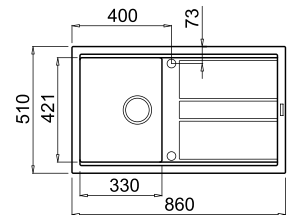

BEST 450 UNDERMOUNT

Two-bowl sink

Installazione miscelatore sul Top

FEATURES

Dimensions (mm) **836 x 488**
Built-in (mm) **795 x 448**

AVAILABLE MATERIALS AND COLOURS

KERATEK plus
CERAMIC NANOTECHNOLOGY ONE

One-bowl sink with drainage area

FEATURES

Dimensions (mm) **860 x 510**
Built-in (mm) **840 x 480**

AVAILABLE MATERIALS AND COLOURS

KERATEK plus
CERAMIC NANOTECHNOLOGY ONE

	K99 Dark Grey	LKB40099
	K97 Light Grey	LKB40097
	K96 White	LKB40096
	K95 Champagne	LKB40095
	K93 Dove Grey	LKB40093
	K86 Black	LKB40086