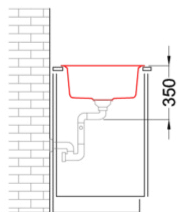

**LGB47578** G78  
8032557066941

CLASSIC

**LGB47551** G51  
8032861043553

**LGB47559** G59  
8032861043546

**LGB47562** G62  
8032861048978

# BEST 475

general tolerances where not expressly communicated  $\pm 0.2\%$   
connection dimensions according to UNI EN 695