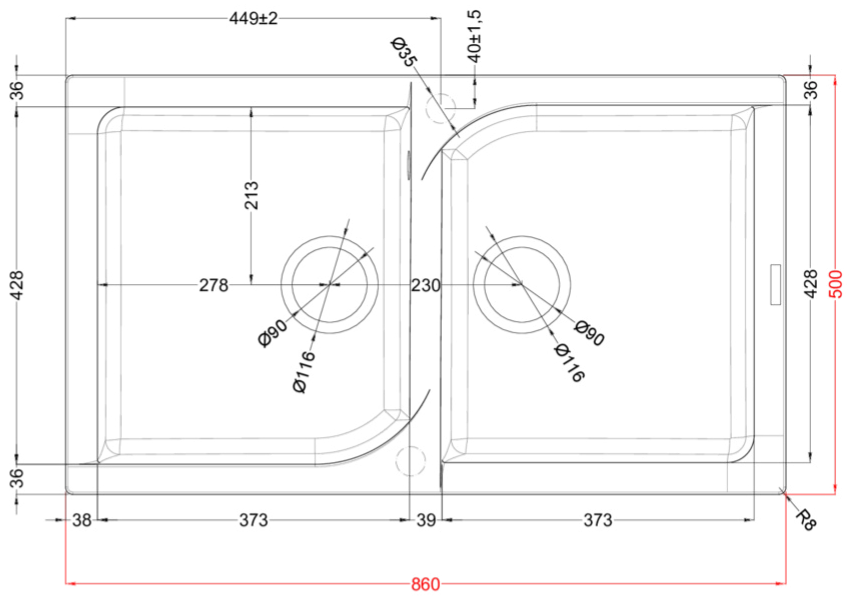

# EGO 450

general tolerances where not expressly communicated  $\pm 0.2\%$   
 connection dimensions according to UNI EN 695