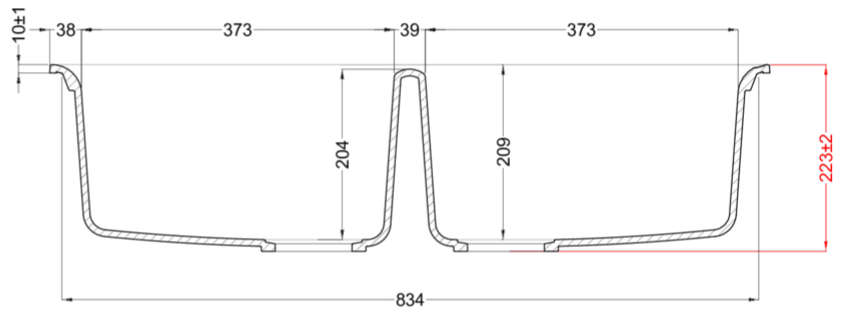

### CLASSIC

**LGE45051** G51  
8032861059295

**LGE45059** G59  
8032861059349

**LGE45062** G62  
8032861059356

# EGO 450

general tolerances where not expressly communicated  $\pm 0.2\%$   
 connection dimensions according to UNI EN 695