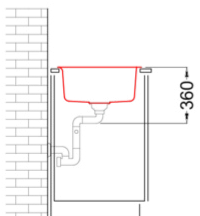

### CLASSIC

**LGE45051** G51  
8032861059295

**LGE45059** G59  
8032861059349

**LGE45062** G62  
8032861059356

# EGO 450

general tolerances where not expressly communicated  $\pm 0.2\%$   
 connection dimensions according to UNI EN 695