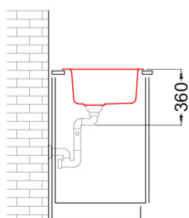

LGEROU68 G68
8031873050221

CLASSIC

LGEROU51 G51
8031873050146

LGEROU59 G59
8031873050207

LGEROU62 G62
8031873050214

EGO ROUND

general tolerances where not expressly communicated $\pm 0.2\%$
connection dimensions according to UNI EN 695