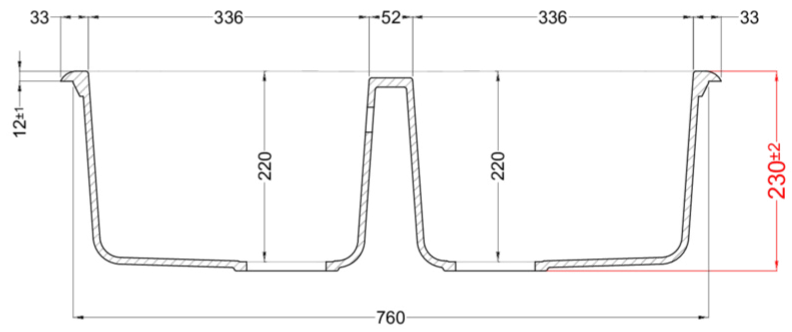

### CLASSIC

**LGM35051** G51  
8031873055127

**LGM35059** G59  
8031873055202

**LGM35062** G62  
8031873055233

# MASTER 350

general tolerances where not expressly communicated  $\pm 0.2\%$   
 connection dimensions according to UNI EN 695