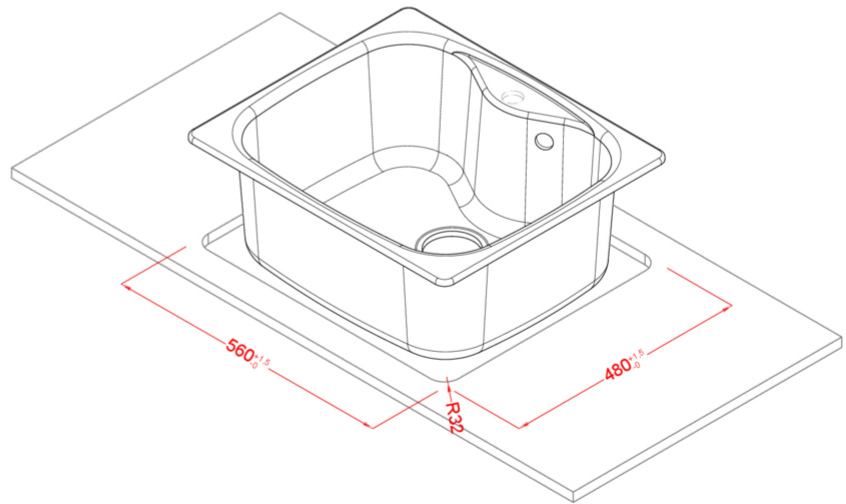

GRANITEK

CLASSIC

LGF20051 G51
8031873056674

LGF20059 G59
8031873057206

LGF20062 G62
8031873057237

Fox 200

general tolerances where not expressly communicated ± 1 mm
 connection dimensions according to UNI EN 695
 eventual exceptions are reported with *