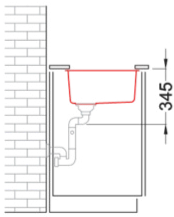

GRANITEK

CLASSIC

LGQ15051BSO G51
8032861057055

LGQ15059BSO G59
8032861057246

LGQ15062BSO G62
8032861057253

Quadra 150 Undermount

general tolerances where not expressly communicated ± 1 mm
 connection dimensions according to UNI EN 695
 eventual exceptions are reported with *