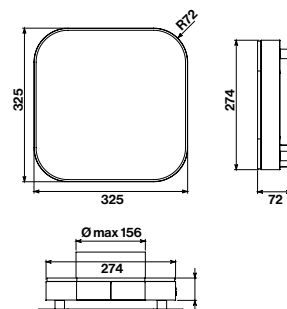

Life inspired.

Brio Easy

Design Falmec Lab

- ›Vetro temperato bianco
- ›Motore a portata variabile
- ›Recuperatore di calore
- ›Sensore foglia per il monitoraggio dell'aria
- ›Ionizzatore attivo per la purificazione dell'aria
- ›3 livelli di velocità
- ›Luce ambiente led
- ›Filtri antipolvere
- ›Telecomando incluso
- ›Tecnologia brevettata
- ›Tempered white glass
- ›Variable displacement motor
- ›Heat recovery unit
- ›Leaf sensor to monitor air quality
- ›Active ionizer to purify air
- ›3 speed levels
- ›Led lights
- ›Anti-dust filters
- ›Remote control included
- ›Patented Technology