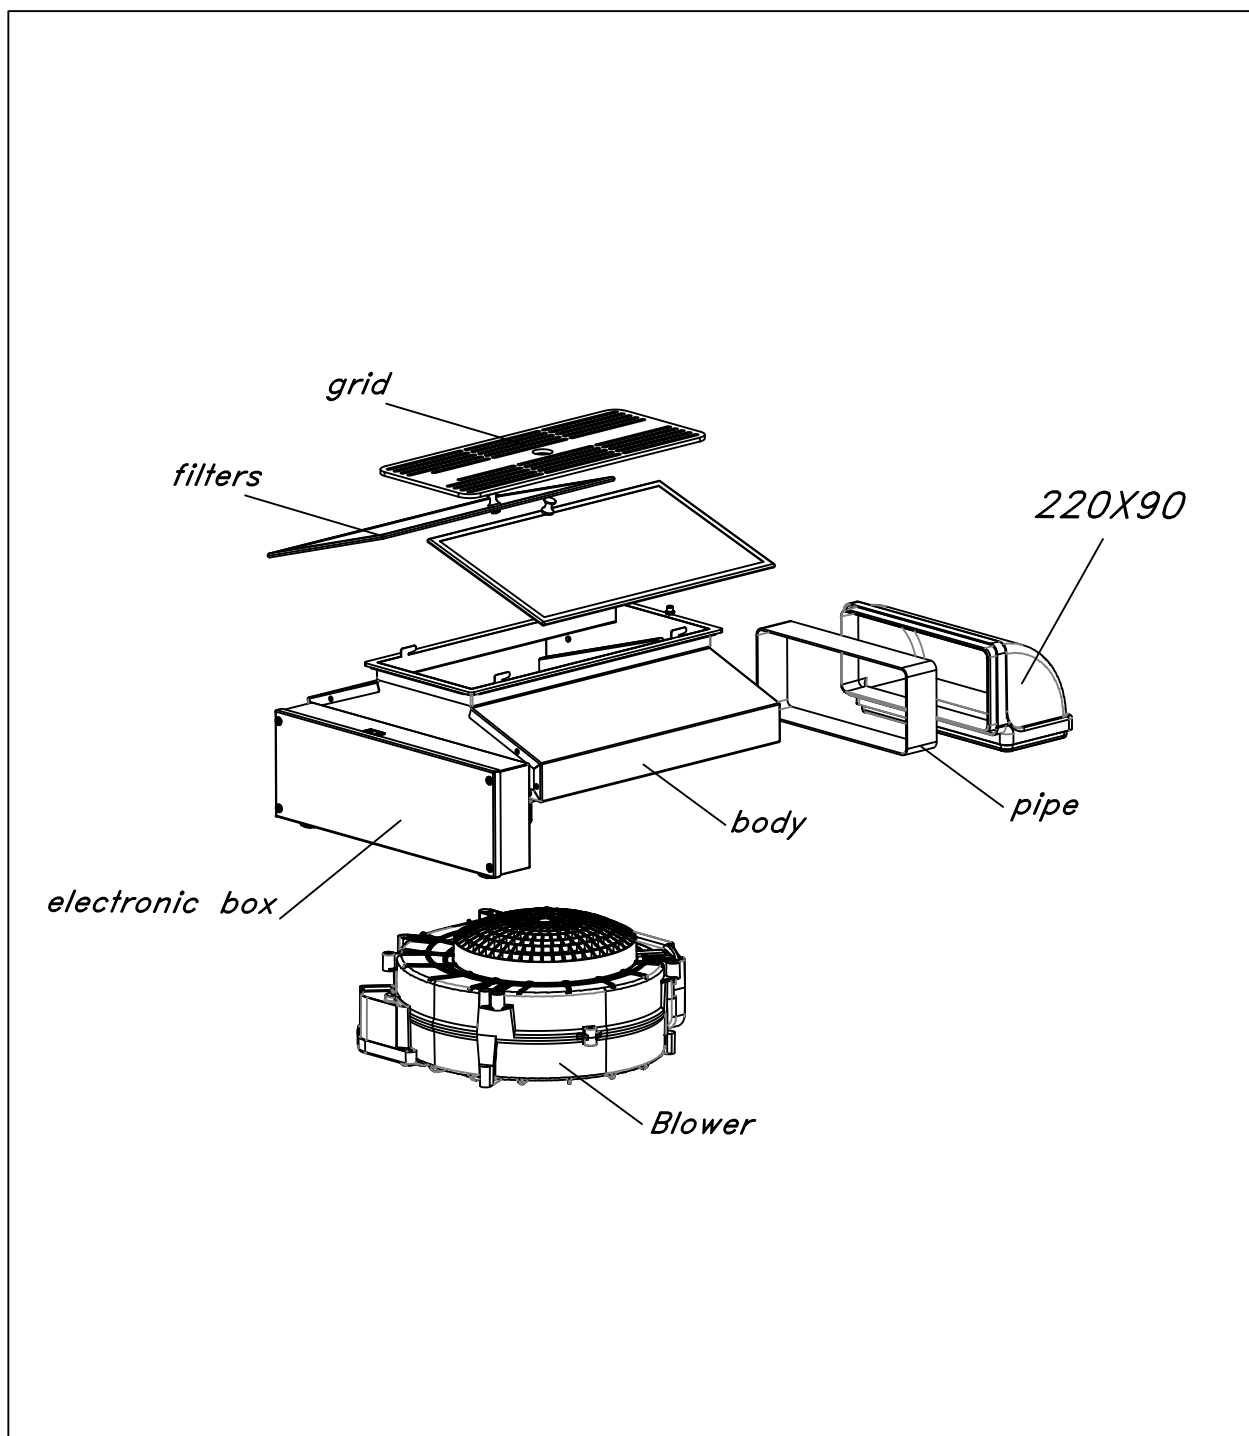

S-DDH6

motor under hob

filtering version

Recirculation kit

Apertura Top: 750mm X 490mm
Rectangular opening: 750mm X 490mm

nov. 2019

KIT ASPIRANTE S-DDH6

ARPA