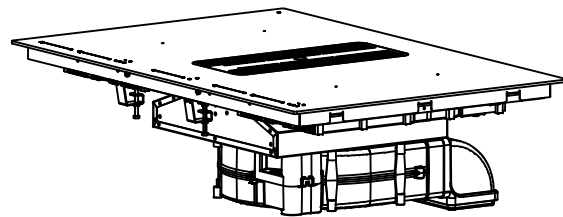

S-DDH6

motor under hob

filtering version

Recirculation kit

Apertura Top: 750mm X 490mm
Rectangular opening: 750mm X 490mm

nov. 2019

KIT ASPIRANTE S-DDH6

ARPA