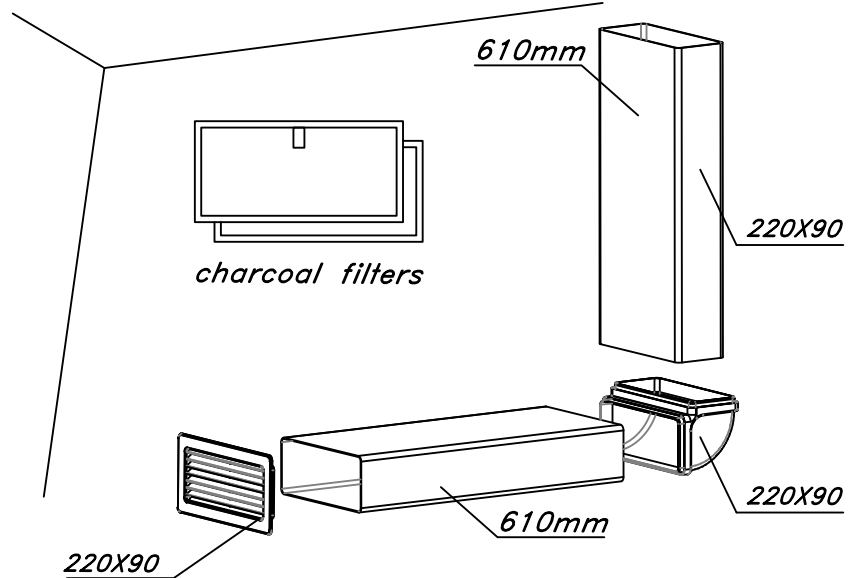

S-DDH6

motor under hob

filtering version

Recirculation kit

Apertura Top: 750mm X 490mm
Rectangular opening: 750mm X 490mm

nov. 2019

KIT ASPIRANTE S-DDH6

ARPA