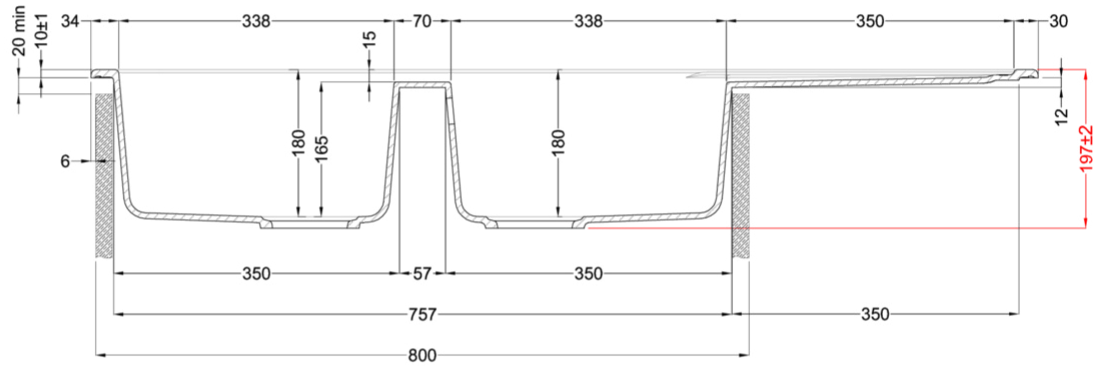

# LIFE 500

general tolerances where not expressly communicated  $\pm 0.2\%$   
 connection dimensions according to UNI EN 695