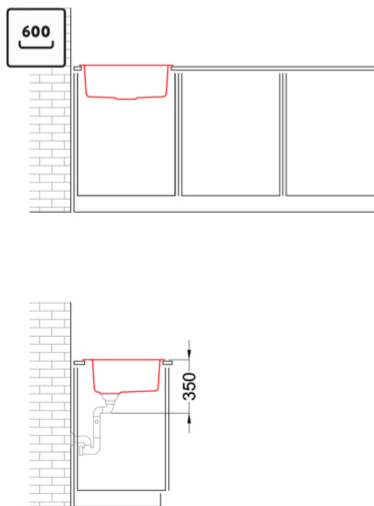

## QUADRA 105

general tolerances where not expressly communicated  $\pm$ 0.2%  
connection dimensions according to UNI EN 695